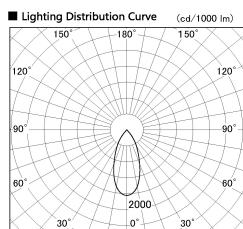

Item no. SD381-3540W9040-R

Series Name: Cledy versa R-G (UL track)  
(SD381-R)

Installation	Track mount
Type	Extra high-efficiency tracklight
Fixture wattage	36W
Beam angle	43deg
Color Temp.	4000K
CRI	Ra>90
Luminous	4285 lm
Body	Die-castaluminumalloy
Body finish	White
Trim finish	White
Reflector finish	N/A
IP Rate	IP20
Light source	COB module
Input Voltage	AC220~240V
Dimming Type	Non-Dimmable
Certificate	CE,CCC
Cut Hole	N/A