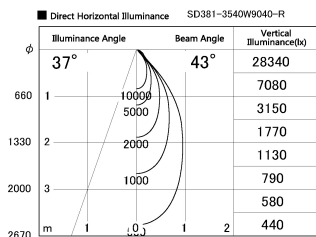

Item no. SD381-3540W9040-R

Series Name: Cledy versa R-G (UL track)  
(SD381-R)

Installation	Track mount
Type	Extra high-efficiency tracklight
Fixture wattage	36W
Beam angle	43deg
Color Temp.	4000K
CRI	Ra>90
Luminous	4285 lm
Body	Die-castaluminumalloy
Body finish	White
Trim finish	White
Reflector finish	N/A
IP Rate	IP20
Light source	COB module
Input Voltage	AC220~240V
Dimming Type	Non-Dimmable
Certificate	CE,CCC
Cut Hole	N/A