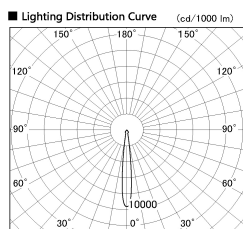

Item no. SD381-2815W9040-R

Series Name: Cledy versa R-G (UL track)
(SD381-R)

■ Direct Horizontal Illuminance SD381-2815W9040-R

φ	Illuminance Angle	Beam Angle	Vertical Illuminance (lx)	
190	11°	12°	123990	
1	50000		31000	
	20000		13780	
380	10000		7750	
2			4960	
570	5000		3440	
3			2530	
770			1940	
m	1	0	1	2

Installation	Track mount	
Type	Extra	high-efficiency tracklight
Fixture wattage	28W	
Beam angle	12deg	
Color Temp.	4000K	
CRI	Ra>90	
Luminous	3203 lm	
Body	Die-castaluminumalloy	
Body finish	White	
Trim finish	White	
Reflector finish	N/A	
IP Rate	IP20	
Light source	COB module	
Input Voltage	AC220~240V	
Dimming Type	Non-Dimmable	
Certificate	CE,CCC	
Cut Hole	N/A	