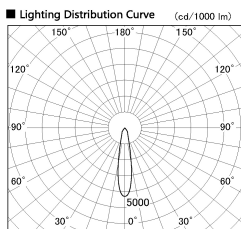

Item no. SD381-2820W9040-R

Series Name: Cledy versa R-G (UL track)
(SD381-R)

Installation	Track mount
Type	Extra high-efficiency tracklight
Fixture wattage	28W
Beam angle	21deg
Color Temp.	4000K
CRI	Ra>90
Luminous	3452 lm
Body	Die-castaluminumalloy
Body finish	White
Trim finish	White
Reflector finish	N/A
IP Rate	IP20
Light source	COB module
Input Voltage	AC220~240V
Dimming Type	Non-Dimmable
Certificate	CE,CCC
Cut Hole	N/A