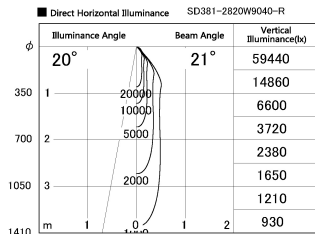

Item no. SD381-2820W9040-R

Series Name: Cledy versa R-G (UL track)
(SD381-R)

Installation	Track mount
Type	Extra high-efficiency tracklight
Fixture wattage	28W
Beam angle	21deg
Color Temp.	4000K
CRI	Ra>90
Luminous	3452 lm
Body	Die-castaluminumalloy
Body finish	White
Trim finish	White
Reflector finish	N/A
IP Rate	IP20
Light source	COB module
Input Voltage	AC220~240V
Dimming Type	Non-Dimmable
Certificate	CE,CCC
Cut Hole	N/A