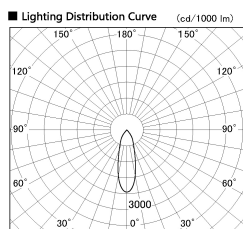

Item no. SD381-2830W9040-R

Series Name: Cledy versa R-G (UL track)
(SD381-R)

Installation	Track mount
Type	Extra high-efficiency tracklight
Fixture wattage	28W
Beam angle	30deg
Color Temp.	4000K
CRI	Ra>90
Luminous	3466 lm
Body	Die-castaluminumalloy
Body finish	White
Trim finish	White
Reflector finish	N/A
IP Rate	IP20
Light source	COB module
Input Voltage	AC220~240V
Dimming Type	Non-Dimmable
Certificate	CE,CCC
Cut Hole	N/A