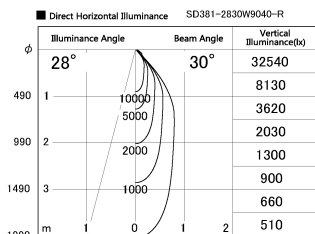

Item no. SD381-2830W9040-R

Series Name: Cledy versa R-G (UL track)
(SD381-R)

Installation	Track mount
Type	Extra high-efficiency tracklight
Fixture wattage	28W
Beam angle	30deg
Color Temp.	4000K
CRI	Ra>90
Luminous	3466 lm
Body	Die-castaluminumalloy
Body finish	White
Trim finish	White
Reflector finish	N/A
IP Rate	IP20
Light source	COB module
Input Voltage	AC220~240V
Dimming Type	Non-Dimmable
Certificate	CE,CCC
Cut Hole	N/A