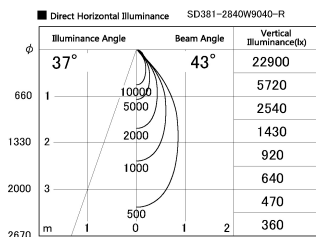

Item no. SD381-2840W9040-R

Series Name: Cledy versa R-G (UL track)  
(SD381-R)

Installation	Track mount
Type	Extra high-efficiency tracklight
Fixture wattage	28W
Beam angle	43deg
Color Temp.	4000K
CRI	Ra>90
Luminous	3462 lm
Body	Die-castaluminumalloy
Body finish	White
Trim finish	White
Reflector finish	N/A
IP Rate	IP20
Light source	COB module
Input Voltage	AC220~240V
Dimming Type	Non-Dimmable
Certificate	CE,CCC
Cut Hole	N/A