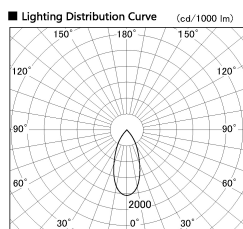

Item no. SD381-2840W9040-R

Series Name: Cledy versa R-G (UL track)  
(SD381-R)

Installation	Track mount
Type	Extra high-efficiency tracklight
Fixture wattage	28W
Beam angle	43deg
Color Temp.	4000K
CRI	Ra>90
Luminous	3462 lm
Body	Die-castaluminumalloy
Body finish	White
Trim finish	White
Reflector finish	N/A
IP Rate	IP20
Light source	COB module
Input Voltage	AC220~240V
Dimming Type	Non-Dimmable
Certificate	CE,CCC
Cut Hole	N/A