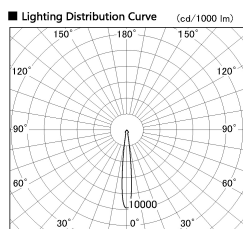

Item no. SD381-2615W9040-R

Series Name: Cledy versa R-G (UL track)
(SD381-R)

■ Direct Horizontal Illuminance SD381-2615W9040-R

Beam Angle	Illuminance Angle	Vertical Illuminance (lx)
12°	1	109860
	2	27470
10°	1	50000
	2	20000
8°	1	10000
	2	6870
6°	1	5000
	2	4390
4°	1	3050
	2	2240
2°	1	1720
	2	1720

Installation	Track mount
Type	Extra high-efficiency tracklight
Fixture wattage	23W
Beam angle	12deg
Color Temp.	4000K
CRI	Ra>90
Luminous	2792 lm
Body	Die-castaluminumalloy
Body finish	White
Trim finish	White
Reflector finish	N/A
IP Rate	IP20
Light source	COB module
Input Voltage	AC220~240V
Dimming Type	Non-Dimmable
Certificate	CE,CCC
Cut Hole	N/A