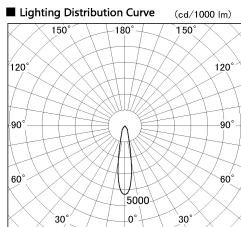

Item no. SD381-2620W9040-R

Series Name: Cledy versa R-G (UL track)
(SD381-R)

■ Direct Horizontal Illuminance SD381-2620W9040-R

Illuminance Angle	Beam Angle	Vertical Illuminance (lx)
20°	21°	51850
350		12960
700		5760
1050		3240
1410		2070
		1440
		1060
		810

Installation	Track mount
Type	Extra high-efficiency tracklight
Fixture wattage	23W
Beam angle	21deg
Color Temp.	4000K
CRI	Ra>90
Luminous	3011 lm
Body	Die-castaluminumalloy
Body finish	White
Trim finish	White
Reflector finish	N/A
IP Rate	IP20
Light source	COB module
Input Voltage	AC220~240V
Dimming Type	Non-Dimmable
Certificate	CE,CCC
Cut Hole	N/A