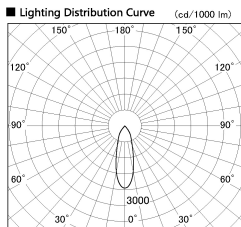

Item no. SD381-2630W9040-R

Series Name: Cledy versa R-G (UL track)  
(SD381-R)

Installation	Track mount
Type	Extra high-efficiency tracklight
Fixture wattage	23W
Beam angle	30deg
Color Temp.	4000K
CRI	Ra>90
Luminous	3020 lm
Body	Die-castaluminumalloy
Body finish	White
Trim finish	White
Reflector finish	N/A
IP Rate	IP20
Light source	COB module
Input Voltage	AC220~240V
Dimming Type	Non-Dimmable
Certificate	CE,CCC
Cut Hole	N/A