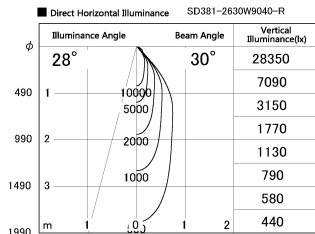

Item no. SD381-2630W9040-R

Series Name: Cledy versa R-G (UL track)  
(SD381-R)

Installation	Track mount
Type	Extra high-efficiency tracklight
Fixture wattage	23W
Beam angle	30deg
Color Temp.	4000K
CRI	Ra>90
Luminous	3020 lm
Body	Die-castaluminumalloy
Body finish	White
Trim finish	White
Reflector finish	N/A
IP Rate	IP20
Light source	COB module
Input Voltage	AC220~240V
Dimming Type	Non-Dimmable
Certificate	CE,CCC
Cut Hole	N/A