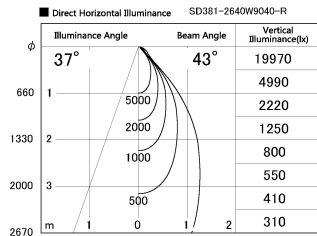

Item no. SD381-2640W9040-R

Series Name: Cledy versa R-G (UL track)
(SD381-R)

Installation	Track mount
Type	Extra high-efficiency tracklight
Fixture wattage	23W
Beam angle	43deg
Color Temp.	4000K
CRI	Ra>90
Luminous	3019 lm
Body	Die-castaluminumalloy
Body finish	White
Trim finish	White
Reflector finish	N/A
IP Rate	IP20
Light source	COB module
Input Voltage	AC220~240V
Dimming Type	Non-Dimmable
Certificate	CE,CCC
Cut Hole	N/A