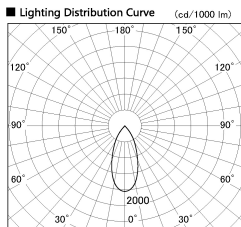

Item no. SD381-2640W9040-R

Series Name: Cledy versa R-G (UL track)
(SD381-R)

Installation	Track mount
Type	Extra high-efficiency tracklight
Fixture wattage	23W
Beam angle	43deg
Color Temp.	4000K
CRI	Ra>90
Luminous	3019 lm
Body	Die-castaluminumalloy
Body finish	White
Trim finish	White
Reflector finish	N/A
IP Rate	IP20
Light source	COB module
Input Voltage	AC220~240V
Dimming Type	Non-Dimmable
Certificate	CE,CCC
Cut Hole	N/A