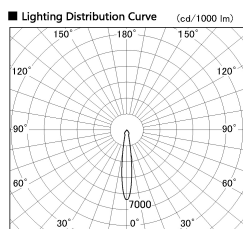

Item no. SD381-2515W9040-R

Series Name: Cledy versa R-G (UL track)  
(SD381-R)

■ Direct Horizontal Illuminance SD381-2515W9040-R

Illuminance Angle	Beam Angle	Vertical Illuminance (lx)				
14°	15°	63780				
		15950				
		7090				
		3990				
		2550				
730	3	1770				
980	m	1	0	1	2	1000

Installation	Track mount
Type	Extra high-efficiency tracklight
Fixture wattage	23W
Beam angle	15deg
Color Temp.	4000K
CRI	Ra>90
Luminous	2590 lm
Body	Die-castaluminumalloy
Body finish	White
Trim finish	White
Reflector finish	N/A
IP Rate	IP20
Light source	COB module
Input Voltage	AC220~240V
Dimming Type	Non-Dimmable
Certificate	CE,CCC
Cut Hole	N/A