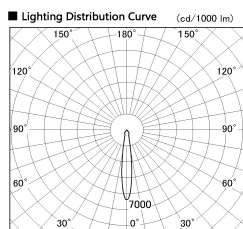

Item no. SD381-2515W9040-R

Series Name: Cledy versa R-G (UL track)
(SD381-R)

■ Direct Horizontal Illuminance SD381-2515W9040-R

Illuminance Angle	Beam Angle	Vertical Illuminance (lx)				
14°	15°	63780				
		15950				
		7090				
		3990				
		2550				
730	3	1770				
980	m	1	0	1	2	1000

Installation	Track mount
Type	Extra high-efficiency tracklight
Fixture wattage	23W
Beam angle	15deg
Color Temp.	4000K
CRI	Ra>90
Luminous	2590 lm
Body	Die-castaluminumalloy
Body finish	White
Trim finish	White
Reflector finish	N/A
IP Rate	IP20
Light source	COB module
Input Voltage	AC220~240V
Dimming Type	Non-Dimmable
Certificate	CE,CCC
Cut Hole	N/A