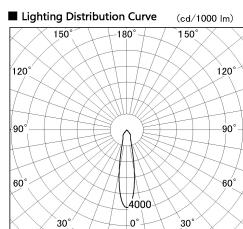

Item no. SD381-2520W9040-R

Series Name: Cledy versa R-G (UL track)
(SD381-R)

■ Direct Horizontal Illuminance SD381-2520W9040-R

Illuminance Angle	Beam Angle	Vertical Illuminance (lx)
20°	21°	43720
		10930
		4860
		2730
		1750
		1210
		890
		680

Installation	Track mount
Type	Extra high-efficiency tracklight
Fixture wattage	23W
Beam angle	21deg
Color Temp.	4000K
CRI	Ra>90
Luminous	2793 lm
Body	Die-castaluminumalloy
Body finish	White
Trim finish	White
Reflector finish	N/A
IP Rate	IP20
Light source	COB module
Input Voltage	AC220~240V
Dimming Type	Non-Dimmable
Certificate	CE,CCC
Cut Hole	N/A