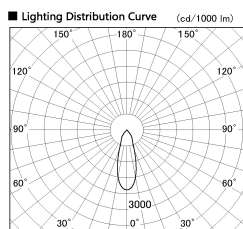

Item no. SD381-2530W9040-R

Series Name: Cledy versa R-G (UL track)
(SD381-R)

Installation	Track mount
Type	Extra high-efficiency tracklight
Fixture wattage	23W
Beam angle	33deg
Color Temp.	4000K
CRI	Ra>90
Luminous	2736 lm
Body	Die-castaluminumalloy
Body finish	White
Trim finish	White
Reflector finish	N/A
IP Rate	IP20
Light source	COB module
Input Voltage	AC220~240V
Dimming Type	Non-Dimmable
Certificate	CE,CCC
Cut Hole	N/A