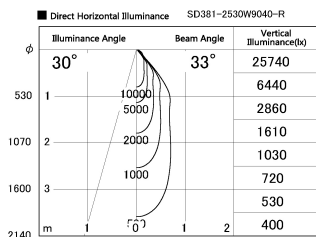

Item no. SD381-2530W9040-R

Series Name: Cledy versa R-G (UL track)
(SD381-R)

Installation	Track mount
Type	Extra high-efficiency tracklight
Fixture wattage	23W
Beam angle	33deg
Color Temp.	4000K
CRI	Ra>90
Luminous	2736 lm
Body	Die-castaluminumalloy
Body finish	White
Trim finish	White
Reflector finish	N/A
IP Rate	IP20
Light source	COB module
Input Voltage	AC220~240V
Dimming Type	Non-Dimmable
Certificate	CE,CCC
Cut Hole	N/A