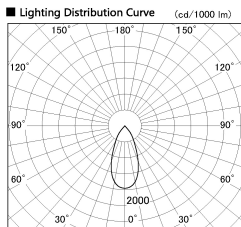

Item no. SD381-2540W9040-R

Series Name: Cledy versa R-G (UL track)  
(SD381-R)

Installation	Track mount
Type	Extra high-efficiency tracklight
Fixture wattage	23W
Beam angle	45deg
Color Temp.	4000K
CRI	Ra>90
Luminous	2839 lm
Body	Die-castaluminumalloy
Body finish	White
Trim finish	White
Reflector finish	N/A
IP Rate	IP20
Light source	COB module
Input Voltage	AC220~240V
Dimming Type	Non-Dimmable
Certificate	CE,CCC
Cut Hole	N/A