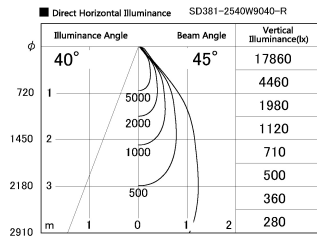

Item no. SD381-2540W9040-R

Series Name: Cledy versa R-G (UL track)  
(SD381-R)

Installation	Track mount
Type	Extra high-efficiency tracklight
Fixture wattage	23W
Beam angle	45deg
Color Temp.	4000K
CRI	Ra>90
Luminous	2839 lm
Body	Die-castaluminumalloy
Body finish	White
Trim finish	White
Reflector finish	N/A
IP Rate	IP20
Light source	COB module
Input Voltage	AC220~240V
Dimming Type	Non-Dimmable
Certificate	CE,CCC
Cut Hole	N/A