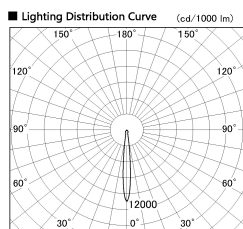

Item no. SD381-2015W9040-R

Series Name: Cledy versa R-G (UL track)  
(SD381-R)

■ Direct Horizontal Illuminance SD381-2015W9040-R

φ	Illuminance Angle	Beam Angle	Vertical Illuminance (lx)
170	10°	11°	87050
170			21760
340	20000		9670
340	10000		5440
520	5000		3480
520	2000		2420
690	0		1780
690	0	1 2	1360

Installation	Track mount	
Type	Extra	high-efficiency tracklight
Fixture wattage	20W	
Beam angle	11deg	
Color Temp.	4000K	
CRI	Ra>90	
Luminous	2009 lm	
Body	Die-castaluminumalloy	
Body finish	White	
Trim finish	White	
Reflector finish	N/A	
IP Rate	IP20	
Light source	COB module	
Input Voltage	AC220~240V	
Dimming Type	Non-Dimmable	
Certificate	CE,CCC	
Cut Hole	N/A	