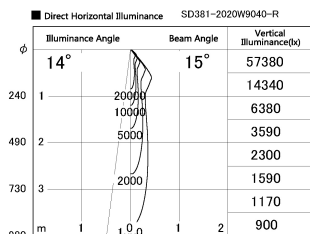

Item no. SD381-2020W9040-R

Series Name: Cledy versa R-G (UL track)  
(SD381-R)

Installation	Track mount
Type	Extra high-efficiency tracklight
Fixture wattage	20W
Beam angle	15deg
Color Temp.	4000K
CRI	Ra>90
Luminous	2134 lm
Body	Die-castaluminumalloy
Body finish	White
Trim finish	White
Reflector finish	N/A
IP Rate	IP20
Light source	COB module
Input Voltage	AC220~240V
Dimming Type	Non-Dimmable
Certificate	CE,CCC
Cut Hole	N/A