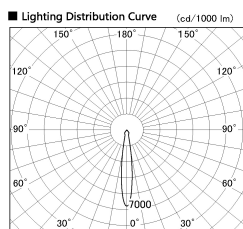

Item no. SD381-2020W9040-R

Series Name: Cledy versa R-G (UL track)  
(SD381-R)

Installation	Track mount
Type	Extra high-efficiency tracklight
Fixture wattage	20W
Beam angle	15deg
Color Temp.	4000K
CRI	Ra>90
Luminous	2134 lm
Body	Die-castaluminumalloy
Body finish	White
Trim finish	White
Reflector finish	N/A
IP Rate	IP20
Light source	COB module
Input Voltage	AC220~240V
Dimming Type	Non-Dimmable
Certificate	CE,CCC
Cut Hole	N/A