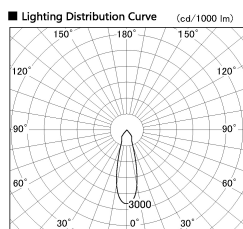

Item no. SD381-2030W9040-R

Series Name: Cledy versa R-G (UL track)
(SD381-R)

Installation	Track mount
Type	Extra high-efficiency tracklight
Fixture wattage	20W
Beam angle	28deg
Color Temp.	4000K
CRI	Ra>90
Luminous	2179 lm
Body	Die-castaluminumalloy
Body finish	White
Trim finish	White
Reflector finish	N/A
IP Rate	IP20
Light source	COB module
Input Voltage	AC220~240V
Dimming Type	Non-Dimmable
Certificate	CE,CCC
Cut Hole	N/A