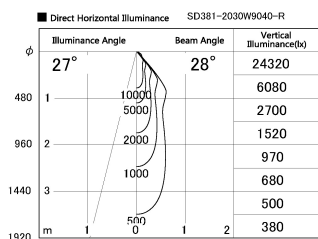

Item no. SD381-2030W9040-R

Series Name: Cledy versa R-G (UL track)
(SD381-R)

Installation	Track mount
Type	Extra high-efficiency tracklight
Fixture wattage	20W
Beam angle	28deg
Color Temp.	4000K
CRI	Ra>90
Luminous	2179 lm
Body	Die-castaluminumalloy
Body finish	White
Trim finish	White
Reflector finish	N/A
IP Rate	IP20
Light source	COB module
Input Voltage	AC220~240V
Dimming Type	Non-Dimmable
Certificate	CE,CCC
Cut Hole	N/A