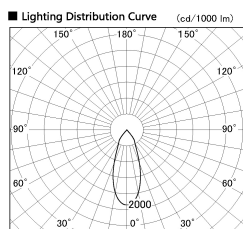

Item no. SD381-2040W9040-R

Series Name: Cledy versa R-G (UL track)  
(SD381-R)

Installation	Track mount
Type	Extra high-efficiency tracklight
Fixture wattage	20W
Beam angle	39deg
Color Temp.	4000K
CRI	Ra>90
Luminous	2196 lm
Body	Die-castaluminumalloy
Body finish	White
Trim finish	White
Reflector finish	N/A
IP Rate	IP20
Light source	COB module
Input Voltage	AC220~240V
Dimming Type	Non-Dimmable
Certificate	CE,CCC
Cut Hole	N/A