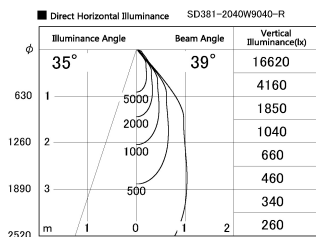

Item no. SD381-2040W9040-R

Series Name: Cledy versa R-G (UL track)  
(SD381-R)

Installation	Track mount
Type	Extra high-efficiency tracklight
Fixture wattage	20W
Beam angle	39deg
Color Temp.	4000K
CRI	Ra>90
Luminous	2196 lm
Body	Die-castaluminumalloy
Body finish	White
Trim finish	White
Reflector finish	N/A
IP Rate	IP20
Light source	COB module
Input Voltage	AC220~240V
Dimming Type	Non-Dimmable
Certificate	CE,CCC
Cut Hole	N/A