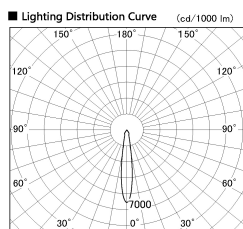

Item no. SD381-1915W9040-R

Series Name: Cledy versa R-G (UL track)
(SD381-R)

■ Direct Horizontal Illuminance SD381-1915W9040-R

φ	Illuminance Angle	Beam Angle	Vertical Illuminance (lx)
260	15°	16°	43980
1	2000		11000
	10000		4890
520	5000		2750
2	2000		1760
780	1000		1220
3			900
1050			690

Installation	Track mount
Type	Extra high-efficiency tracklight
Fixture wattage	18.6W
Beam angle	16deg
Color Temp.	4000K
CRI	Ra>90
Luminous	1715 lm
Body	Die-castaluminumalloy
Body finish	White
Trim finish	White
Reflector finish	N/A
IP Rate	IP20
Light source	COB module
Input Voltage	AC220~240V
Dimming Type	Non-Dimmable
Certificate	CE,CCC
Cut Hole	N/A