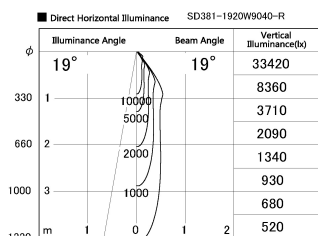

Item no. SD381-1920W9040-R

Series Name: Cledy versa R-G (UL track)  
(SD381-R)

Installation	Track mount
Type	Extra high-efficiency tracklight
Fixture wattage	18.6W
Beam angle	19deg
Color Temp.	4000K
CRI	Ra>90
Luminous	1749 lm
Body	Die-castaluminumalloy
Body finish	White
Trim finish	White
Reflector finish	N/A
IP Rate	IP20
Light source	COB module
Input Voltage	AC220~240V
Dimming Type	Non-Dimmable
Certificate	CE,CCC
Cut Hole	N/A