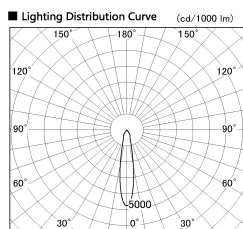

Item no. SD381-1920W9040-R

Series Name: Cledy versa R-G (UL track)  
(SD381-R)

Installation	Track mount
Type	Extra high-efficiency tracklight
Fixture wattage	18.6W
Beam angle	19deg
Color Temp.	4000K
CRI	Ra>90
Luminous	1749 lm
Body	Die-castaluminumalloy
Body finish	White
Trim finish	White
Reflector finish	N/A
IP Rate	IP20
Light source	COB module
Input Voltage	AC220~240V
Dimming Type	Non-Dimmable
Certificate	CE,CCC
Cut Hole	N/A