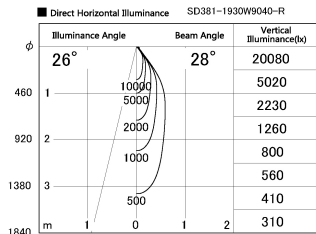

Item no. SD381-1930W9040-R

Series Name: Cledy versa R-G (UL track)
(SD381-R)

Installation	Track mount
Type	Extra high-efficiency tracklight
Fixture wattage	18.6W
Beam angle	28deg
Color Temp.	4000K
CRI	Ra>90
Luminous	1818 lm
Body	Die-castaluminumalloy
Body finish	White
Trim finish	White
Reflector finish	N/A
IP Rate	IP20
Light source	COB module
Input Voltage	AC220~240V
Dimming Type	Non-Dimmable
Certificate	CE,CCC
Cut Hole	N/A