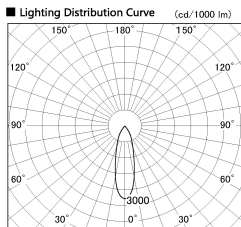

Item no. SD381-1930W9040-R

Series Name: Cledy versa R-G (UL track)
(SD381-R)

Installation	Track mount
Type	Extra high-efficiency tracklight
Fixture wattage	18.6W
Beam angle	28deg
Color Temp.	4000K
CRI	Ra>90
Luminous	1818 lm
Body	Die-castaluminumalloy
Body finish	White
Trim finish	White
Reflector finish	N/A
IP Rate	IP20
Light source	COB module
Input Voltage	AC220~240V
Dimming Type	Non-Dimmable
Certificate	CE,CCC
Cut Hole	N/A