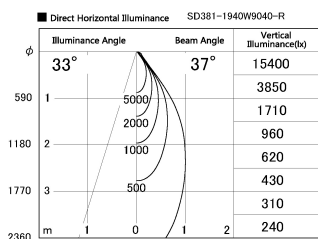

Item no. SD381-1940W9040-R

Series Name: Cledy versa R-G (UL track)
(SD381-R)

Installation	Track mount
Type	Extra high-efficiency tracklight
Fixture wattage	18.6W
Beam angle	37deg
Color Temp.	4000K
CRI	Ra>90
Luminous	1851 lm
Body	Die-castaluminumalloy
Body finish	White
Trim finish	White
Reflector finish	N/A
IP Rate	IP20
Light source	COB module
Input Voltage	AC220~240V
Dimming Type	Non-Dimmable
Certificate	CE,CCC
Cut Hole	N/A