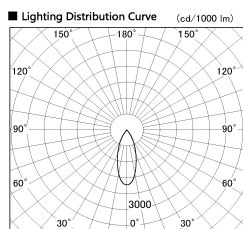

Item no. SD381-1940W9040-R

Series Name: Cledy versa R-G (UL track)
(SD381-R)

Installation	Track mount
Type	Extra high-efficiency tracklight
Fixture wattage	18.6W
Beam angle	37deg
Color Temp.	4000K
CRI	Ra>90
Luminous	1851 lm
Body	Die-castaluminumalloy
Body finish	White
Trim finish	White
Reflector finish	N/A
IP Rate	IP20
Light source	COB module
Input Voltage	AC220~240V
Dimming Type	Non-Dimmable
Certificate	CE,CCC
Cut Hole	N/A