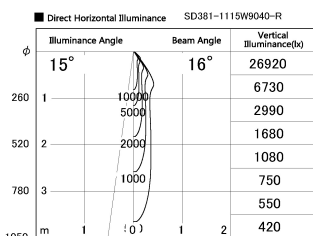

Item no. SD381-1115W9040-R

Series Name: Cledy versa R-G (UL track)
(SD381-R)

Installation	Track mount
Type	Extra high-efficiency tracklight
Fixture wattage	10.5W
Beam angle	16deg
Color Temp.	4000K
CRI	Ra>90
Luminous	1037 lm
Body	Die-castaluminumalloy
Body finish	White
Trim finish	White
Reflector finish	N/A
IP Rate	IP20
Light source	COB module
Input Voltage	AC220~240V
Dimming Type	Non-Dimmable
Certificate	CE,CCC
Cut Hole	N/A