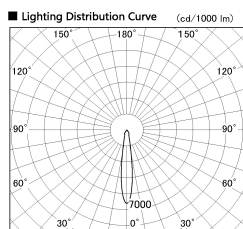

Item no. SD381-1115W9040-R

Series Name: Cledy versa R-G (UL track)
(SD381-R)

Installation	Track mount
Type	Extra high-efficiency tracklight
Fixture wattage	10.5W
Beam angle	16deg
Color Temp.	4000K
CRI	Ra>90
Luminous	1037 lm
Body	Die-castaluminumalloy
Body finish	White
Trim finish	White
Reflector finish	N/A
IP Rate	IP20
Light source	COB module
Input Voltage	AC220~240V
Dimming Type	Non-Dimmable
Certificate	CE,CCC
Cut Hole	N/A