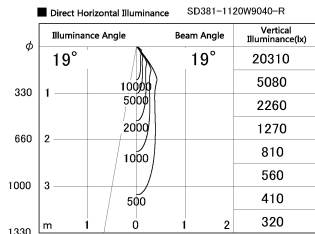

Item no. SD381-1120W9040-R

Series Name: Cledy versa R-G (UL track)
(SD381-R)

Installation	Track mount
Type	Extra high-efficiency tracklight
Fixture wattage	10.5W
Beam angle	19deg
Color Temp.	4000K
CRI	Ra>90
Luminous	1063 lm
Body	Die-castaluminumalloy
Body finish	White
Trim finish	White
Reflector finish	N/A
IP Rate	IP20
Light source	COB module
Input Voltage	AC220~240V
Dimming Type	Non-Dimmable
Certificate	CE,CCC
Cut Hole	N/A