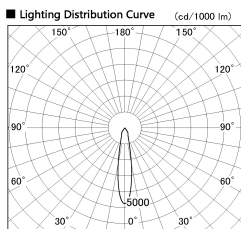

Item no. SD381-1120W9040-R

Series Name: Cledy versa R-G (UL track)
(SD381-R)

Installation	Track mount
Type	Extra high-efficiency tracklight
Fixture wattage	10.5W
Beam angle	19deg
Color Temp.	4000K
CRI	Ra>90
Luminous	1063 lm
Body	Die-castaluminumalloy
Body finish	White
Trim finish	White
Reflector finish	N/A
IP Rate	IP20
Light source	COB module
Input Voltage	AC220~240V
Dimming Type	Non-Dimmable
Certificate	CE,CCC
Cut Hole	N/A