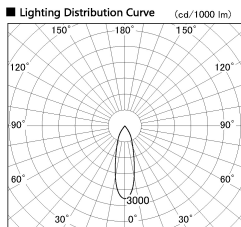

Item no. SD381-1130W9040-R

Series Name: Cledy versa R-G (UL track)
(SD381-R)

Installation	Track mount
Type	Extra high-efficiency tracklight
Fixture wattage	10.5W
Beam angle	28deg
Color Temp.	4000K
CRI	Ra>90
Luminous	1099 lm
Body	Die-castaluminumalloy
Body finish	White
Trim finish	White
Reflector finish	N/A
IP Rate	IP20
Light source	COB module
Input Voltage	AC220~240V
Dimming Type	Non-Dimmable
Certificate	CE,CCC
Cut Hole	N/A