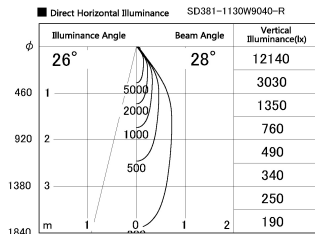

Item no. SD381-1130W9040-R

Series Name: Cledy versa R-G (UL track)
(SD381-R)

Installation	Track mount
Type	Extra high-efficiency tracklight
Fixture wattage	10.5W
Beam angle	28deg
Color Temp.	4000K
CRI	Ra>90
Luminous	1099 lm
Body	Die-castaluminumalloy
Body finish	White
Trim finish	White
Reflector finish	N/A
IP Rate	IP20
Light source	COB module
Input Voltage	AC220~240V
Dimming Type	Non-Dimmable
Certificate	CE,CCC
Cut Hole	N/A