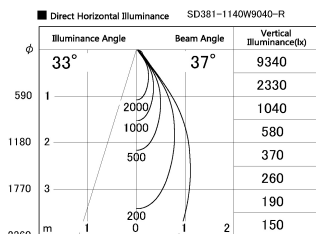

Item no. SD381-1140W9040-R

Series Name: Cledy versa R-G (UL track)
(SD381-R)

| | |
|------------------|----------------------------------|
| Installation | Track mount |
| Type | Extra high-efficiency tracklight |
| Fixture wattage | 10.5W |
| Beam angle | 37deg |
| Color Temp. | 4000K |
| CRI | Ra>90 |
| Luminous | 1122 lm |
| Body | Die-castaluminumalloy |
| Body finish | White |
| Trim finish | White |
| Reflector finish | N/A |
| IP Rate | IP20 |
| Light source | COB module |
| Input Voltage | AC220~240V |
| Dimming Type | Non-Dimmable |
| Certificate | CE,CCC |
| Cut Hole | N/A |