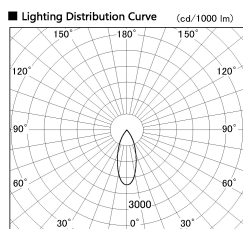

Item no. SD381-1140W9040-R

Series Name: Cledy versa R-G (UL track)
(SD381-R)

| | |
|------------------|----------------------------------|
| Installation | Track mount |
| Type | Extra high-efficiency tracklight |
| Fixture wattage | 10.5W |
| Beam angle | 37deg |
| Color Temp. | 4000K |
| CRI | Ra>90 |
| Luminous | 1122 lm |
| Body | Die-castaluminumalloy |
| Body finish | White |
| Trim finish | White |
| Reflector finish | N/A |
| IP Rate | IP20 |
| Light source | COB module |
| Input Voltage | AC220~240V |
| Dimming Type | Non-Dimmable |
| Certificate | CE,CCC |
| Cut Hole | N/A |