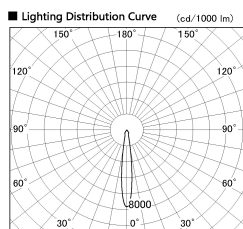

Item no. SD381-0815W9040-R

Series Name: Cledy versa R-G (UL track)
(SD381-R)

■ Direct Horizontal Illuminance SD381-0815W9040-R

φ	Illuminance Angle	Beam Angle	Vertical Illuminance (lx)
2.20	13°	14°	22990
1.00			5750
0.50			2550
0.25			1440
0.10			920
0.05			640
0.025			470
0.0125			360

Installation	Track mount
Type	Extra high-efficiency tracklight
Fixture wattage	7.5W
Beam angle	16deg
Color Temp.	4000K
CRI	Ra>90
Luminous	741 lm
Body	Die-castaluminumalloy
Body finish	White
Trim finish	White
Reflector finish	N/A
IP Rate	IP20
Light source	COB module
Input Voltage	AC220~240V
Dimming Type	Non-Dimmable
Certificate	CE,CCC
Cut Hole	N/A