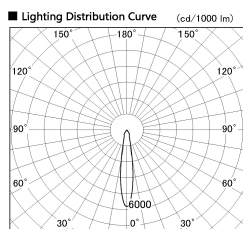

Item no. SD381-0820W9040-R

Series Name: Cledy versa R-G (UL track)
(SD381-R)

Installation	Track mount
Type	Extra high-efficiency tracklight
Fixture wattage	7.5W
Beam angle	20deg
Color Temp.	4000K
CRI	Ra>90
Luminous	771 lm
Body	Die-cast aluminum alloy
Body finish	White
Trim finish	White
Reflector finish	N/A
IP Rate	IP20
Light source	COB module
Input Voltage	AC220~240V
Dimming Type	Non-Dimmable
Certificate	CE,CCC
Cut Hole	N/A