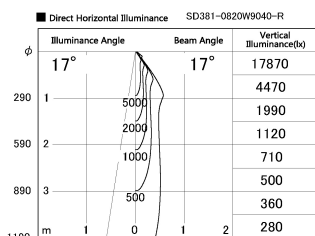

Item no. SD381-0820W9040-R

Series Name: Cledy versa R-G (UL track)
(SD381-R)

Installation	Track mount
Type	Extra high-efficiency tracklight
Fixture wattage	7.5W
Beam angle	20deg
Color Temp.	4000K
CRI	Ra>90
Luminous	771 lm
Body	Die-cast aluminum alloy
Body finish	White
Trim finish	White
Reflector finish	N/A
IP Rate	IP20
Light source	COB module
Input Voltage	AC220~240V
Dimming Type	Non-Dimmable
Certificate	CE,CCC
Cut Hole	N/A