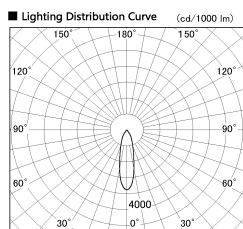

Item no. SD381-0830W9040-R

Series Name: Cledy versa R-G (UL track)
(SD381-R)

Installation	Track mount
Type	Extra high-efficiency tracklight
Fixture wattage	7.5W
Beam angle	29deg
Color Temp.	4000K
CRI	Ra>90
Luminous	803 lm
Body	Die-cast aluminum alloy
Body finish	White
Trim finish	White
Reflector finish	N/A
IP Rate	IP20
Light source	COB module
Input Voltage	AC220~240V
Dimming Type	Non-Dimmable
Certificate	CE,CCC
Cut Hole	N/A