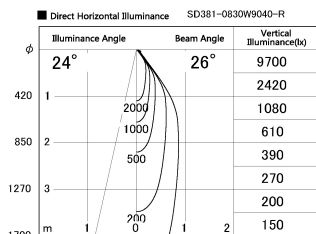

Item no. SD381-0830W9040-R

Series Name: Cledy versa R-G (UL track)
(SD381-R)

Installation	Track mount
Type	Extra high-efficiency tracklight
Fixture wattage	7.5W
Beam angle	29deg
Color Temp.	4000K
CRI	Ra>90
Luminous	803 lm
Body	Die-cast aluminum alloy
Body finish	White
Trim finish	White
Reflector finish	N/A
IP Rate	IP20
Light source	COB module
Input Voltage	AC220~240V
Dimming Type	Non-Dimmable
Certificate	CE,CCC
Cut Hole	N/A