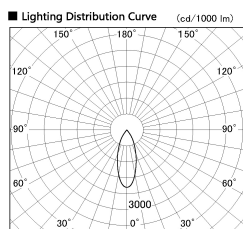

Item no. SD381-0840W9040-R

Series Name: Cledy versa R-G (UL track)
(SD381-R)

Installation	Track mount
Type	Extra high-efficiency tracklight
Fixture wattage	7.5W
Beam angle	38deg
Color Temp.	4000K
CRI	Ra>90
Luminous	819 lm
Body	Die-cast aluminum alloy
Body finish	White
Trim finish	White
Reflector finish	N/A
IP Rate	IP20
Light source	COB module
Input Voltage	AC220~240V
Dimming Type	Non-Dimmable
Certificate	CE,CCC
Cut Hole	N/A