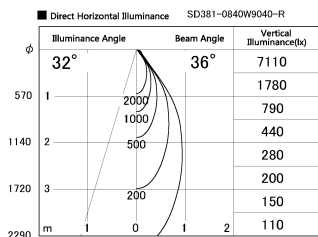

Item no. SD381-0840W9040-R

Series Name: Cledy versa R-G (UL track)
(SD381-R)

Installation	Track mount
Type	Extra high-efficiency tracklight
Fixture wattage	7.5W
Beam angle	38deg
Color Temp.	4000K
CRI	Ra>90
Luminous	819 lm
Body	Die-cast aluminum alloy
Body finish	White
Trim finish	White
Reflector finish	N/A
IP Rate	IP20
Light source	COB module
Input Voltage	AC220~240V
Dimming Type	Non-Dimmable
Certificate	CE,CCC
Cut Hole	N/A