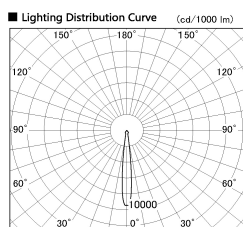

Item no. SD381-3515B9027-R

Series Name: Cledy versa R-G (UL track)  
(SD381-R)

■ Direct Horizontal Illuminance SD381-3515B9027-R

φ	Illuminance Angle	Beam Angle	Vertical Illuminance (lx)	
190	11°	12°	146250	
1			36560	
2			16250	
380			9140	
2			5850	
570			4060	
3			2980	
770			2290	
m	1	0	1	2

Installation	Track mount	
Type	Extra	high-efficiency tracklight
Fixture wattage	36W	
Beam angle	12deg	
Color Temp.	2700K	
CRI	Ra>90	
Luminous	3869 lm	
Body	Die-castaluminumalloy	
Body finish	Black	
Trim finish	Black	
Reflector finish	N/A	
IP Rate	IP20	
Light source	COB module	
Input Voltage	AC220~240V	
Dimming Type	Non-Dimmable	
Certificate	CE,CCC	
Cut Hole	N/A	