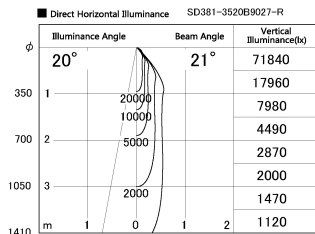

Item no. SD381-3520B9027-R

Series Name: Cledy versa R-G (UL track)  
(SD381-R)

Installation	Track mount
Type	Extra high-efficiency tracklight
Fixture wattage	36W
Beam angle	21deg
Color Temp.	2700K
CRI	Ra>90
Luminous	4172 lm
Body	Die-castaluminumalloy
Body finish	Black
Trim finish	Black
Reflector finish	N/A
IP Rate	IP20
Light source	COB module
Input Voltage	AC220~240V
Dimming Type	Non-Dimmable
Certificate	CE,CCC
Cut Hole	N/A