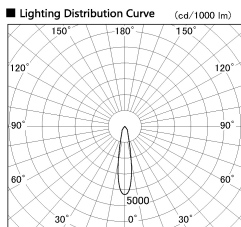

Item no. SD381-3520B9027-R

Series Name: Cledy versa R-G (UL track)  
(SD381-R)

Installation	Track mount
Type	Extra high-efficiency tracklight
Fixture wattage	36W
Beam angle	21deg
Color Temp.	2700K
CRI	Ra>90
Luminous	4172 lm
Body	Die-castaluminumalloy
Body finish	Black
Trim finish	Black
Reflector finish	N/A
IP Rate	IP20
Light source	COB module
Input Voltage	AC220~240V
Dimming Type	Non-Dimmable
Certificate	CE,CCC
Cut Hole	N/A