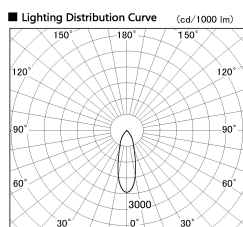

Item no. SD381-3530B9027-R

Series Name: Cledy versa R-G (UL track)
(SD381-R)

Installation	Track mount
Type	Extra high-efficiency tracklight
Fixture wattage	36W
Beam angle	30deg
Color Temp.	2700K
CRI	Ra>90
Luminous	4187 lm
Body	Die-castaluminumalloy
Body finish	Black
Trim finish	Black
Reflector finish	N/A
IP Rate	IP20
Light source	COB module
Input Voltage	AC220~240V
Dimming Type	Non-Dimmable
Certificate	CE,CCC
Cut Hole	N/A