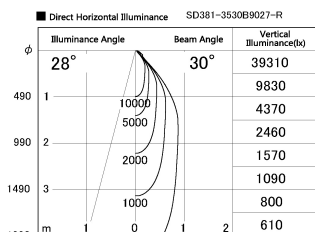

Item no. SD381-3530B9027-R

Series Name: Cledy versa R-G (UL track)
(SD381-R)

Installation	Track mount
Type	Extra high-efficiency tracklight
Fixture wattage	36W
Beam angle	30deg
Color Temp.	2700K
CRI	Ra>90
Luminous	4187 lm
Body	Die-castaluminumalloy
Body finish	Black
Trim finish	Black
Reflector finish	N/A
IP Rate	IP20
Light source	COB module
Input Voltage	AC220~240V
Dimming Type	Non-Dimmable
Certificate	CE,CCC
Cut Hole	N/A