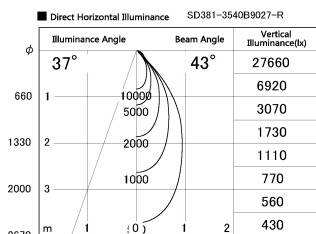

Item no. SD381-3540B9027-R

Series Name: Cledy versa R-G (UL track)  
(SD381-R)

Installation	Track mount
Type	Extra high-efficiency tracklight
Fixture wattage	36W
Beam angle	43deg
Color Temp.	2700K
CRI	Ra>90
Luminous	4183 lm
Body	Die-cast aluminum alloy
Body finish	Black
Trim finish	Black
Reflector finish	N/A
IP Rate	IP20
Light source	COB module
Input Voltage	AC220~240V
Dimming Type	Non-Dimmable
Certificate	CE,CCC
Cut Hole	N/A