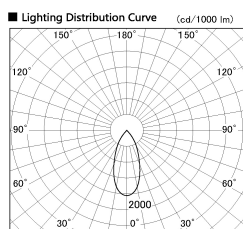

Item no. SD381-3540B9027-R

Series Name: Cledy versa R-G (UL track)  
(SD381-R)

Installation	Track mount
Type	Extra high-efficiency tracklight
Fixture wattage	36W
Beam angle	43deg
Color Temp.	2700K
CRI	Ra>90
Luminous	4183 lm
Body	Die-cast aluminum alloy
Body finish	Black
Trim finish	Black
Reflector finish	N/A
IP Rate	IP20
Light source	COB module
Input Voltage	AC220~240V
Dimming Type	Non-Dimmable
Certificate	CE,CCC
Cut Hole	N/A