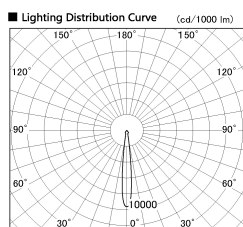

Item no. SD381-2815B9027-R

Series Name: Cledy versa R-G (UL track)
(SD381-R)

■ Direct Horizontal Illuminance SD381-2815B9027-R

φ	Illuminance Angle	Beam Angle	Vertical Illuminance (lx)
190	11°	12°	121010
1			30250
			13450
380			7560
2			4840
570			3360
3			2470
770			1890
m			

Installation	Track mount
Type	Extra high-efficiency tracklight
Fixture wattage	28W
Beam angle	12deg
Color Temp.	2700K
CRI	Ra>90
Luminous	3126 lm
Body	Die-castaluminumalloy
Body finish	Black
Trim finish	Black
Reflector finish	N/A
IP Rate	IP20
Light source	COB module
Input Voltage	AC220~240V
Dimming Type	Non-Dimmable
Certificate	CE,CCC
Cut Hole	N/A