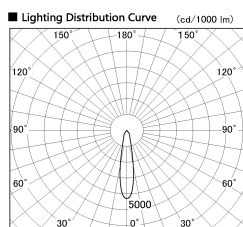

Item no. SD381-2820B9027-R

Series Name: Cledy versa R-G (UL track)  
(SD381-R)

Installation	Track mount
Type	Extra high-efficiency tracklight
Fixture wattage	28W
Beam angle	21deg
Color Temp.	2700K
CRI	Ra>90
Luminous	3369 lm
Body	Die-castaluminumalloy
Body finish	Black
Trim finish	Black
Reflector finish	N/A
IP Rate	IP20
Light source	COB module
Input Voltage	AC220~240V
Dimming Type	Non-Dimmable
Certificate	CE,CCC
Cut Hole	N/A