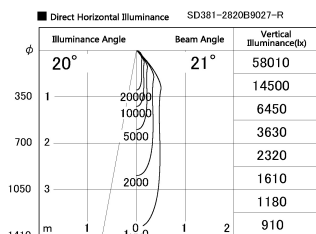

Item no. SD381-2820B9027-R

Series Name: Cledy versa R-G (UL track)  
(SD381-R)

Installation	Track mount
Type	Extra high-efficiency tracklight
Fixture wattage	28W
Beam angle	21deg
Color Temp.	2700K
CRI	Ra>90
Luminous	3369 lm
Body	Die-castaluminumalloy
Body finish	Black
Trim finish	Black
Reflector finish	N/A
IP Rate	IP20
Light source	COB module
Input Voltage	AC220~240V
Dimming Type	Non-Dimmable
Certificate	CE,CCC
Cut Hole	N/A