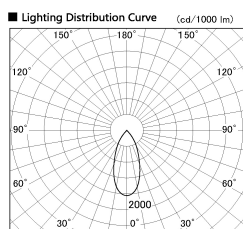

Item no. SD381-2840B9027-R

Series Name: Cledy versa R-G (UL track)  
(SD381-R)

Installation	Track mount
Type	Extra high-efficiency tracklight
Fixture wattage	28W
Beam angle	43deg
Color Temp.	2700K
CRI	Ra>90
Luminous	3379 lm
Body	Die-cast aluminum alloy
Body finish	Black
Trim finish	Black
Reflector finish	N/A
IP Rate	IP20
Light source	COB module
Input Voltage	AC220~240V
Dimming Type	Non-Dimmable
Certificate	CE,CCC
Cut Hole	N/A