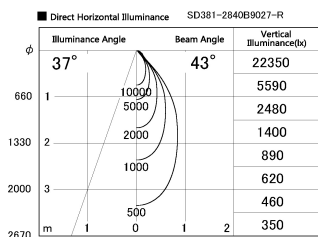

Item no. SD381-2840B9027-R

Series Name: Cledy versa R-G (UL track)  
(SD381-R)

Installation	Track mount
Type	Extra high-efficiency tracklight
Fixture wattage	28W
Beam angle	43deg
Color Temp.	2700K
CRI	Ra>90
Luminous	3379 lm
Body	Die-cast aluminum alloy
Body finish	Black
Trim finish	Black
Reflector finish	N/A
IP Rate	IP20
Light source	COB module
Input Voltage	AC220~240V
Dimming Type	Non-Dimmable
Certificate	CE,CCC
Cut Hole	N/A