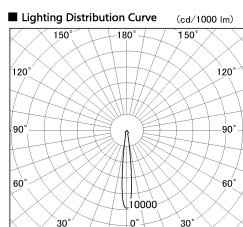

Item no. SD381-2615B9027-R

Series Name: Cledy versa R-G (UL track)
(SD381-R)

■ Direct Horizontal Illuminance SD381-2615B9027-R

Illuminance Angle	Beam Angle	Vertical Illuminance (lx)
10°	12°	107230
170	50000	26810
1	20000	11910
340	10000	6700
2	5000	4290
520		2980
3		2190
690		1680

Installation	Track mount
Type	Extra high-efficiency tracklight
Fixture wattage	23W
Beam angle	12deg
Color Temp.	2700K
CRI	Ra>90
Luminous	2725 lm
Body	Die-castaluminumalloy
Body finish	Black
Trim finish	Black
Reflector finish	N/A
IP Rate	IP20
Light source	COB module
Input Voltage	AC220~240V
Dimming Type	Non-Dimmable
Certificate	CE,CCC
Cut Hole	N/A