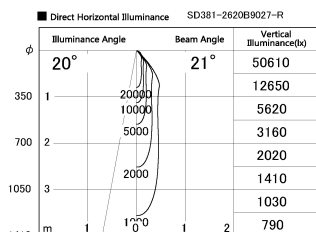

Item no. SD381-2620B9027-R

Series Name: Cledy versa R-G (UL track)  
(SD381-R)

Installation	Track mount
Type	Extra high-efficiency tracklight
Fixture wattage	23W
Beam angle	21deg
Color Temp.	2700K
CRI	Ra>90
Luminous	2939 lm
Body	Die-castaluminumalloy
Body finish	Black
Trim finish	Black
Reflector finish	N/A
IP Rate	IP20
Light source	COB module
Input Voltage	AC220~240V
Dimming Type	Non-Dimmable
Certificate	CE,CCC
Cut Hole	N/A