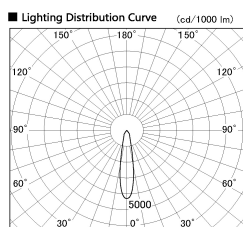

Item no. SD381-2620B9027-R

Series Name: Cledy versa R-G (UL track)  
(SD381-R)

Installation	Track mount
Type	Extra high-efficiency tracklight
Fixture wattage	23W
Beam angle	21deg
Color Temp.	2700K
CRI	Ra>90
Luminous	2939 lm
Body	Die-castaluminumalloy
Body finish	Black
Trim finish	Black
Reflector finish	N/A
IP Rate	IP20
Light source	COB module
Input Voltage	AC220~240V
Dimming Type	Non-Dimmable
Certificate	CE,CCC
Cut Hole	N/A