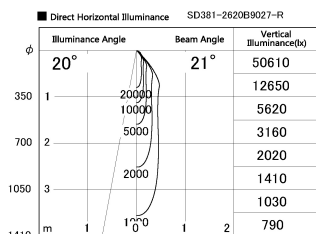

Item no. SD381-2620B9027-R

Series Name: Cledy versa R-G (UL track)
(SD381-R)

Installation	Track mount
Type	Extra high-efficiency tracklight
Fixture wattage	23W
Beam angle	21deg
Color Temp.	2700K
CRI	Ra>90
Luminous	2939 lm
Body	Die-castaluminumalloy
Body finish	Black
Trim finish	Black
Reflector finish	N/A
IP Rate	IP20
Light source	COB module
Input Voltage	AC220~240V
Dimming Type	Non-Dimmable
Certificate	CE,CCC
Cut Hole	N/A