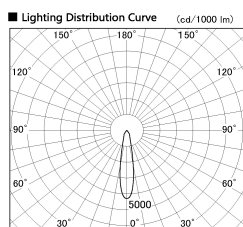

Item no. SD381-2620B9027-R

Series Name: Cledy versa R-G (UL track)
(SD381-R)

Installation	Track mount
Type	Extra high-efficiency tracklight
Fixture wattage	23W
Beam angle	21deg
Color Temp.	2700K
CRI	Ra>90
Luminous	2939 lm
Body	Die-castaluminumalloy
Body finish	Black
Trim finish	Black
Reflector finish	N/A
IP Rate	IP20
Light source	COB module
Input Voltage	AC220~240V
Dimming Type	Non-Dimmable
Certificate	CE,CCC
Cut Hole	N/A