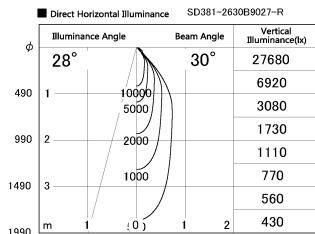

Item no. SD381-2630B9027-R

Series Name: Cledy versa R-G (UL track)
(SD381-R)

| | |
|------------------|----------------------------------|
| Installation | Track mount |
| Type | Extra high-efficiency tracklight |
| Fixture wattage | 23W |
| Beam angle | 30deg |
| Color Temp. | 2700K |
| CRI | Ra>90 |
| Luminous | 2948 lm |
| Body | Die-castaluminumalloy |
| Body finish | Black |
| Trim finish | Black |
| Reflector finish | N/A |
| IP Rate | IP20 |
| Light source | COB module |
| Input Voltage | AC220~240V |
| Dimming Type | Non-Dimmable |
| Certificate | CE,CCC |
| Cut Hole | N/A |