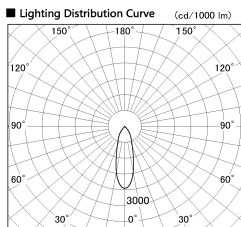

Item no. SD381-2630B9027-R

Series Name: Cledy versa R-G (UL track)
(SD381-R)

| | |
|------------------|----------------------------------|
| Installation | Track mount |
| Type | Extra high-efficiency tracklight |
| Fixture wattage | 23W |
| Beam angle | 30deg |
| Color Temp. | 2700K |
| CRI | Ra>90 |
| Luminous | 2948 lm |
| Body | Die-castaluminumalloy |
| Body finish | Black |
| Trim finish | Black |
| Reflector finish | N/A |
| IP Rate | IP20 |
| Light source | COB module |
| Input Voltage | AC220~240V |
| Dimming Type | Non-Dimmable |
| Certificate | CE,CCC |
| Cut Hole | N/A |