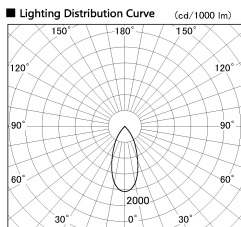

Item no. SD381-2640B9027-R

Series Name: Cledy versa R-G (UL track)
(SD381-R)

Installation	Track mount
Type	Extra high-efficiency tracklight
Fixture wattage	23W
Beam angle	43deg
Color Temp.	2700K
CRI	Ra>90
Luminous	2947 lm
Body	Die-castaluminumalloy
Body finish	Black
Trim finish	Black
Reflector finish	N/A
IP Rate	IP20
Light source	COB module
Input Voltage	AC220~240V
Dimming Type	Non-Dimmable
Certificate	CE,CCC
Cut Hole	N/A