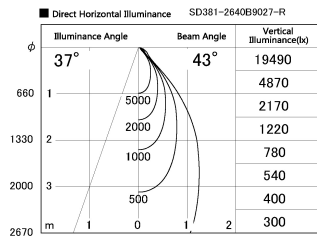

Item no. SD381-2640B9027-R

Series Name: Cledy versa R-G (UL track)
(SD381-R)

Installation	Track mount
Type	Extra high-efficiency tracklight
Fixture wattage	23W
Beam angle	43deg
Color Temp.	2700K
CRI	Ra>90
Luminous	2947 lm
Body	Die-castaluminumalloy
Body finish	Black
Trim finish	Black
Reflector finish	N/A
IP Rate	IP20
Light source	COB module
Input Voltage	AC220~240V
Dimming Type	Non-Dimmable
Certificate	CE,CCC
Cut Hole	N/A