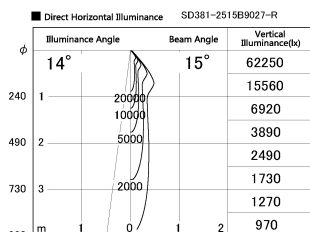

Item no. SD381-2515B9027-R

Series Name: Cledy versa R-G (UL track)  
(SD381-R)

Installation	Track mount
Type	Extra high-efficiency tracklight
Fixture wattage	23W
Beam angle	15deg
Color Temp.	2700K
CRI	Ra>90
Luminous	2528 lm
Body	Die-cast aluminum alloy
Body finish	Black
Trim finish	Black
Reflector finish	N/A
IP Rate	IP20
Light source	COB module
Input Voltage	AC220~240V
Dimming Type	Non-Dimmable
Certificate	CE,CCC
Cut Hole	N/A