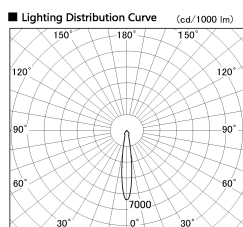

Item no. SD381-2515B9027-R

Series Name: Cledy versa R-G (UL track)  
(SD381-R)

Installation	Track mount
Type	Extra high-efficiency tracklight
Fixture wattage	23W
Beam angle	15deg
Color Temp.	2700K
CRI	Ra>90
Luminous	2528 lm
Body	Die-cast aluminum alloy
Body finish	Black
Trim finish	Black
Reflector finish	N/A
IP Rate	IP20
Light source	COB module
Input Voltage	AC220~240V
Dimming Type	Non-Dimmable
Certificate	CE,CCC
Cut Hole	N/A