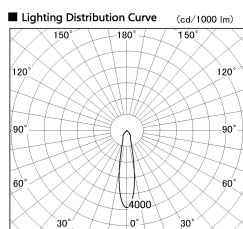

Item no. SD381-2520B9027-R

Series Name: Cledy versa R-G (UL track)
(SD381-R)

Installation	Track mount
Type	Extra high-efficiency tracklight
Fixture wattage	23W
Beam angle	21deg
Color Temp.	2700K
CRI	Ra>90
Luminous	2726 lm
Body	Die-castaluminumalloy
Body finish	Black
Trim finish	Black
Reflector finish	N/A
IP Rate	IP20
Light source	COB module
Input Voltage	AC220~240V
Dimming Type	Non-Dimmable
Certificate	CE,CCC
Cut Hole	N/A