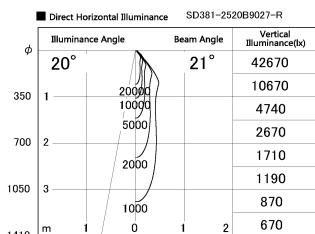

Item no. SD381-2520B9027-R

Series Name: Cledy versa R-G (UL track)
(SD381-R)

Installation	Track mount
Type	Extra high-efficiency tracklight
Fixture wattage	23W
Beam angle	21deg
Color Temp.	2700K
CRI	Ra>90
Luminous	2726 lm
Body	Die-castaluminumalloy
Body finish	Black
Trim finish	Black
Reflector finish	N/A
IP Rate	IP20
Light source	COB module
Input Voltage	AC220~240V
Dimming Type	Non-Dimmable
Certificate	CE,CCC
Cut Hole	N/A