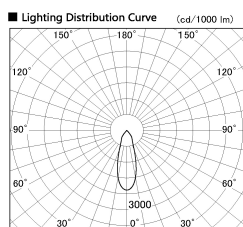

Item no. SD381-2530B9027-R

Series Name: Cledy versa R-G (UL track)
(SD381-R)

Installation	Track mount
Type	Extra high-efficiency tracklight
Fixture wattage	23W
Beam angle	33deg
Color Temp.	2700K
CRI	Ra>90
Luminous	2769 lm
Body	Die-castaluminumalloy
Body finish	Black
Trim finish	Black
Reflector finish	N/A
IP Rate	IP20
Light source	COB module
Input Voltage	AC220~240V
Dimming Type	Non-Dimmable
Certificate	CE,CCC
Cut Hole	N/A