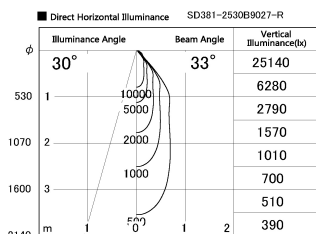

Item no. SD381-2530B9027-R

Series Name: Cledy versa R-G (UL track)
(SD381-R)

Installation	Track mount
Type	Extra high-efficiency tracklight
Fixture wattage	23W
Beam angle	33deg
Color Temp.	2700K
CRI	Ra>90
Luminous	2769 lm
Body	Die-castaluminumalloy
Body finish	Black
Trim finish	Black
Reflector finish	N/A
IP Rate	IP20
Light source	COB module
Input Voltage	AC220~240V
Dimming Type	Non-Dimmable
Certificate	CE,CCC
Cut Hole	N/A