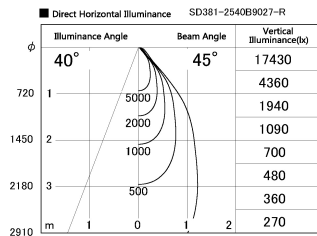

Item no. SD381-2540B9027-R

Series Name: Cledy versa R-G (UL track)
(SD381-R)

Installation	Track mount
Type	Extra high-efficiency tracklight
Fixture wattage	23W
Beam angle	45deg
Color Temp.	2700K
CRI	Ra>90
Luminous	2771 lm
Body	Die-castaluminumalloy
Body finish	Black
Trim finish	Black
Reflector finish	N/A
IP Rate	IP20
Light source	COB module
Input Voltage	AC220~240V
Dimming Type	Non-Dimmable
Certificate	CE,CCC
Cut Hole	N/A