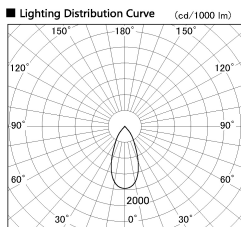

Item no. SD381-2540B9027-R

Series Name: Cledy versa R-G (UL track)
(SD381-R)

Installation	Track mount
Type	Extra high-efficiency tracklight
Fixture wattage	23W
Beam angle	45deg
Color Temp.	2700K
CRI	Ra>90
Luminous	2771 lm
Body	Die-castaluminumalloy
Body finish	Black
Trim finish	Black
Reflector finish	N/A
IP Rate	IP20
Light source	COB module
Input Voltage	AC220~240V
Dimming Type	Non-Dimmable
Certificate	CE,CCC
Cut Hole	N/A