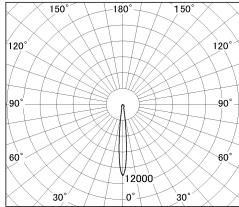

■ Lighting Distribution Curve (cd./1000 lm)

φ	Illuminance Angle	Beam Angle	Vertical Illuminance(lx)	
			1	2
170	10°	11°	84970	21240
340	20000		9440	5310
520	10000		3400	2360
690	5000		1730	1330
	2000			
m	1	0	1	2

Installation	Track mount	
Type	Extra	high-efficiency tracklight
Fixture wattage	20W	
Beam angle	11deg	
Color Temp.	2700K	
CRI	Ra>90	
Luminous	1961 lm	
Body	Die-castaluminumalloy	
Body finish	Black	
Trim finish	Black	
Reflector finish	N/A	
IP Rate	IP20	
Light source	COB module	
Input Voltage	AC220~240V	
Dimming Type	Non-Dimmable	
Certificate	CE,CCC	
Cut Hole	N/A