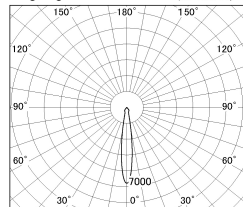

Installation	Track mount
Type	Extra high-efficiency tracklight
Fixture wattage	20W
Beam angle	15deg
Color Temp.	2700K
CRI	Ra>90
Luminous	2083 lm
Body	Die-castaluminumalloy
Body finish	Black
Trim finish	Black
Reflector finish	N/A
IP Rate	IP20
Light source	COB module
Input Voltage	AC220~240V
Dimming Type	Non-Dimmable
Certificate	CE,CCC
Cut Hole	N/A

■ Lighting Distribution Curve (cd./1000 lm)

φ	Illuminance Angle	Beam Angle	Vertical Illuminance(lx)
14°	15°		56000
240	20000		14000
	10000		6220
490	5000		3500
	2000		2240
730			1560
			1140
980			880