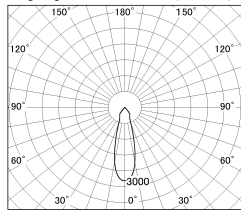

■ Lighting Distribution Curve (cd./1000 lm)

Installation	Track mount
Type	Extra high-efficiency tracklight
Fixture wattage	20W
Beam angle	28deg
Color Temp.	2700K
CRI	Ra>90
Luminous	2127 lm
Body	Die-castaluminumalloy
Body finish	Black
Trim finish	Black
Reflector finish	N/A
IP Rate	IP20
Light source	COB module
Input Voltage	AC220~240V
Dimming Type	Non-Dimmable
Certificate	CE,CCC
Cut Hole	N/A