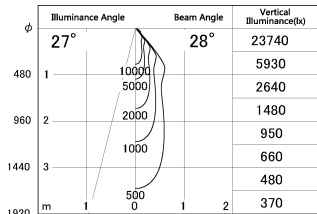

Installation	Track mount
Type	Extra high-efficiency tracklight
Fixture wattage	20W
Beam angle	28deg
Color Temp.	2700K
CRI	Ra>90
Luminous	2127 lm
Body	Die-castaluminumalloy
Body finish	Black
Trim finish	Black
Reflector finish	N/A
IP Rate	IP20
Light source	COB module
Input Voltage	AC220~240V
Dimming Type	Non-Dimmable
Certificate	CE,CCC
Cut Hole	N/A