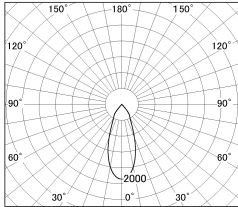

■ Lighting Distribution Curve (cd./1000 lm)

Installation	Track mount
Type	Extra high-efficiency tracklight
Fixture wattage	20W
Beam angle	39deg
Color Temp.	2700K
CRI	Ra>90
Luminous	2143 lm
Body	Die-castaluminumalloy
Body finish	Black
Trim finish	Black
Reflector finish	N/A
IP Rate	IP20
Light source	COB module
Input Voltage	AC220~240V
Dimming Type	Non-Dimmable
Certificate	CE,CCC
Cut Hole	N/A