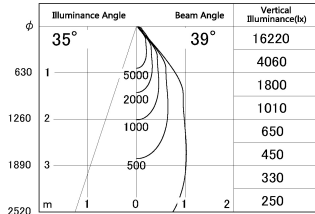

Installation	Track mount
Type	Extra high-efficiency tracklight
Fixture wattage	20W
Beam angle	39deg
Color Temp.	2700K
CRI	Ra>90
Luminous	2143 lm
Body	Die-castaluminumalloy
Body finish	Black
Trim finish	Black
Reflector finish	N/A
IP Rate	IP20
Light source	COB module
Input Voltage	AC220~240V
Dimming Type	Non-Dimmable
Certificate	CE,CCC
Cut Hole	N/A