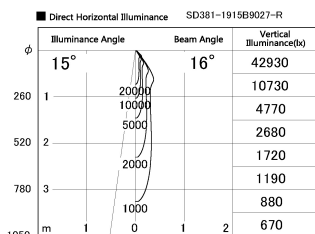

Item no. SD381-1915B9027-R

Series Name: Cledy versa R-G (UL track)
(SD381-R)

Installation	Track mount
Type	Extra high-efficiency tracklight
Fixture wattage	18.6W
Beam angle	16deg
Color Temp.	2700K
CRI	Ra>90
Luminous	1674 lm
Body	Die-castaluminumalloy
Body finish	Black
Trim finish	Black
Reflector finish	N/A
IP Rate	IP20
Light source	COB module
Input Voltage	AC220~240V
Dimming Type	Non-Dimmable
Certificate	CE,CCC
Cut Hole	N/A