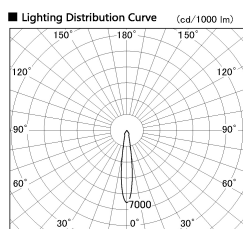

Item no. SD381-1915B9027-R

Series Name: Cledy versa R-G (UL track)
(SD381-R)

Installation	Track mount
Type	Extra high-efficiency tracklight
Fixture wattage	18.6W
Beam angle	16deg
Color Temp.	2700K
CRI	Ra>90
Luminous	1674 lm
Body	Die-castaluminumalloy
Body finish	Black
Trim finish	Black
Reflector finish	N/A
IP Rate	IP20
Light source	COB module
Input Voltage	AC220~240V
Dimming Type	Non-Dimmable
Certificate	CE,CCC
Cut Hole	N/A