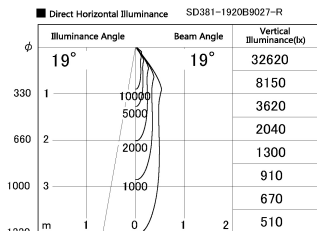

Item no. SD381-1920B9027-R

Series Name: Cledy versa R-G (UL track)
(SD381-R)

Installation	Track mount
Type	Extra high-efficiency tracklight
Fixture wattage	18.6W
Beam angle	19deg
Color Temp.	2700K
CRI	Ra>90
Luminous	1707 lm
Body	Die-cast aluminum alloy
Body finish	Black
Trim finish	Black
Reflector finish	N/A
IP Rate	IP20
Light source	COB module
Input Voltage	AC220~240V
Dimming Type	Non-Dimmable
Certificate	CE,CCC
Cut Hole	N/A