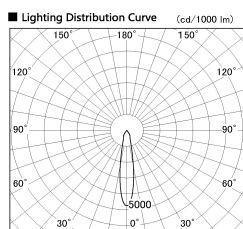

Item no. SD381-1920B9027-R

Series Name: Cledy versa R-G (UL track)
(SD381-R)

Installation	Track mount
Type	Extra high-efficiency tracklight
Fixture wattage	18.6W
Beam angle	19deg
Color Temp.	2700K
CRI	Ra>90
Luminous	1707 lm
Body	Die-cast aluminum alloy
Body finish	Black
Trim finish	Black
Reflector finish	N/A
IP Rate	IP20
Light source	COB module
Input Voltage	AC220~240V
Dimming Type	Non-Dimmable
Certificate	CE,CCC
Cut Hole	N/A